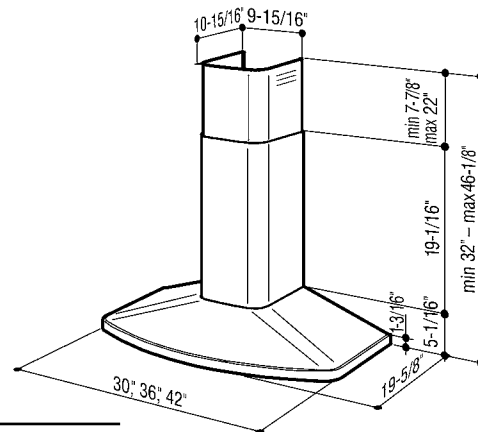

- Multi-speed slide control.
- Heat Sentry™ detects excessive heat and adjusts blower speed to high automatically.
- Two 20-watt halogen lamps included (one level).
- Dishwasher-safe aluminum filters feature a quick-release latch and professional-style appearance.
- Ducted/non-ducted telescopic flue accommodates ceiling heights from 8 to 9 feet. Extension flues for higher ceilings are also available for ducted and non-ducted applications.*

- Requires separate purchase of a non-ducted kit (RRK51) for indoor exhaust recirculation.
- Install hood so that the bottom of the unit is 24 to 30 inches above the cooking surface. Mounting height is determined by ceiling height.